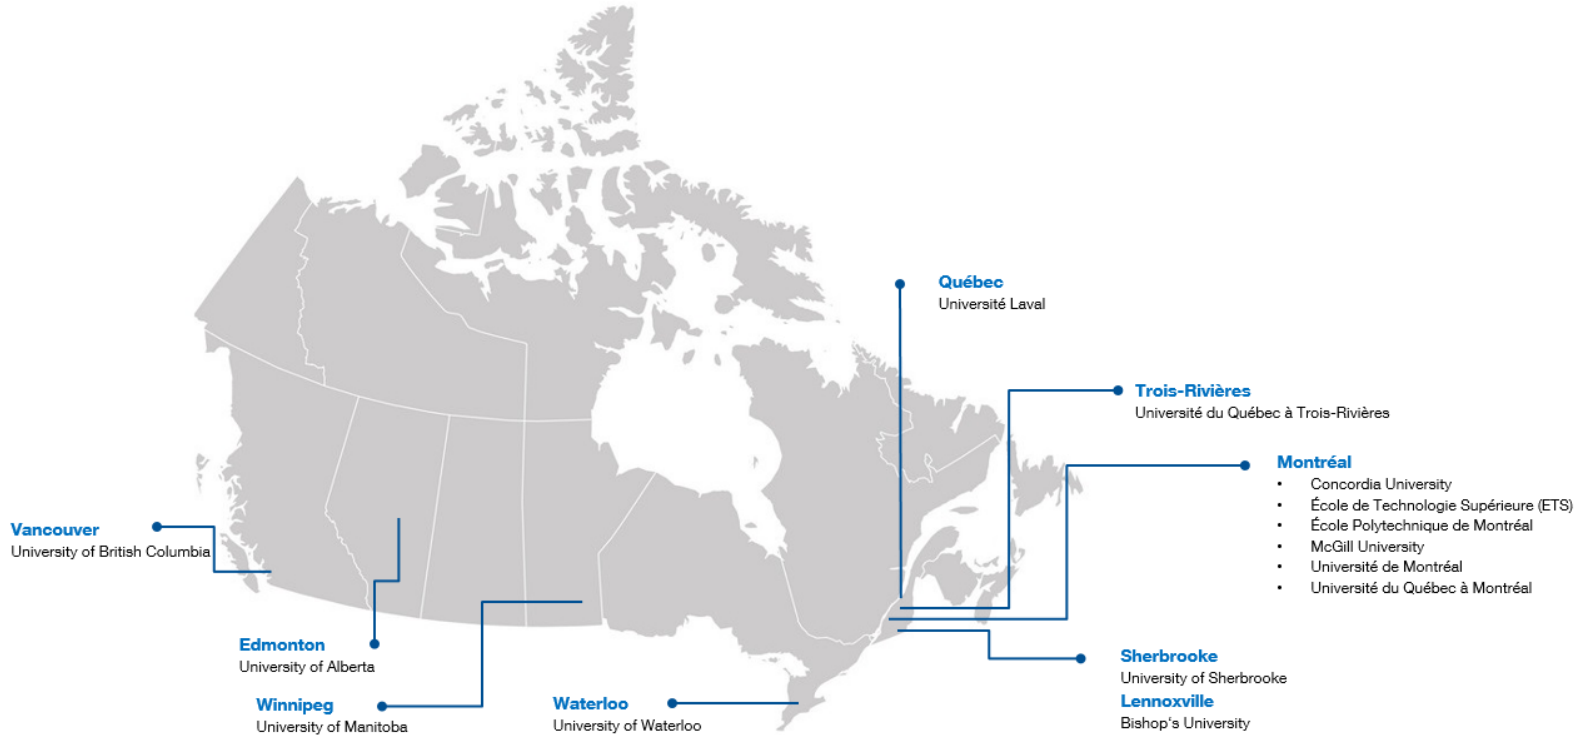

TUMexchange Program Manager – Larissa Danschina

Purviews:

- Supervision of the TUMexchange outbound students
- Management of mobility study abroad
- Applications assessment / nomination
- Fostering the partnerships
- Management of contracts

Partner universities in USA

Partner universities in Canada

TUM San Francisco Liaison Officer – Jeffrey Ouimet

Purviews:

- Visibility
- Information
- Mobility
- Alumni
- Recruiting

Study in North America – what do I need to know?

The pandemic – North America is opening up, but the picture is still unclear

- Many universities require full vaccination, but not all
- Isolation and quarantine rules may apply
- Situation is changing every day